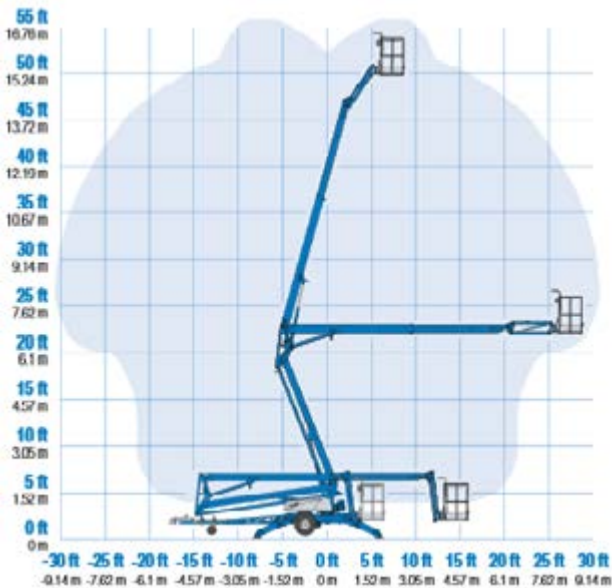

## GENIE TRAILER MOUNTED Z-BOOM LIFT RENTAL

Genie 50' trailer mounted articulated lift is easy to tow, simple to control, and reaches up, over, and out. The boom lift is also lightweight, and thus can be used in areas where a heavier lift cannot be utilized, such as lawns and gymnasium floors.

### SPECIFICATIONS:

- 55' 6" WORKING HEIGHT
- 49' 6" MAXIMUM PLATFORM HEIGHT
- 500 lbs (ANSI, CSA) MAXIMUM CAPACITY
- 19' 6" UP & OVER CLEARANCE
- 23' 1" CLEAR OUTREACH