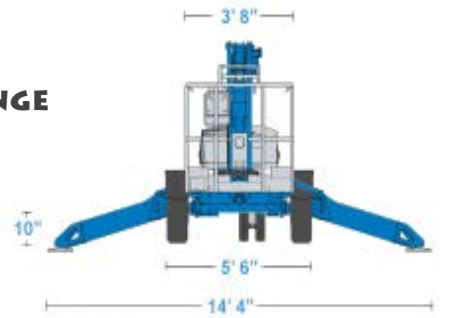

1. **ADVANTAGES**
2. BATTERY OPERATED
   - COMPACT FOOTPRINT
   - LOW SURFACE PRESSURE
   - 4' JIB W/ 135° WORKING RANGE
   - HYDRAULIC OUTRIGGERS
   - SELF LEVELING PLATFORM
   - SHORT-TERM RENTAL
   - LONG TERM RENTAL
   - OPERATOR AVAILABLE
   - EXTENSION BOOM
   - COMPACT SIZE